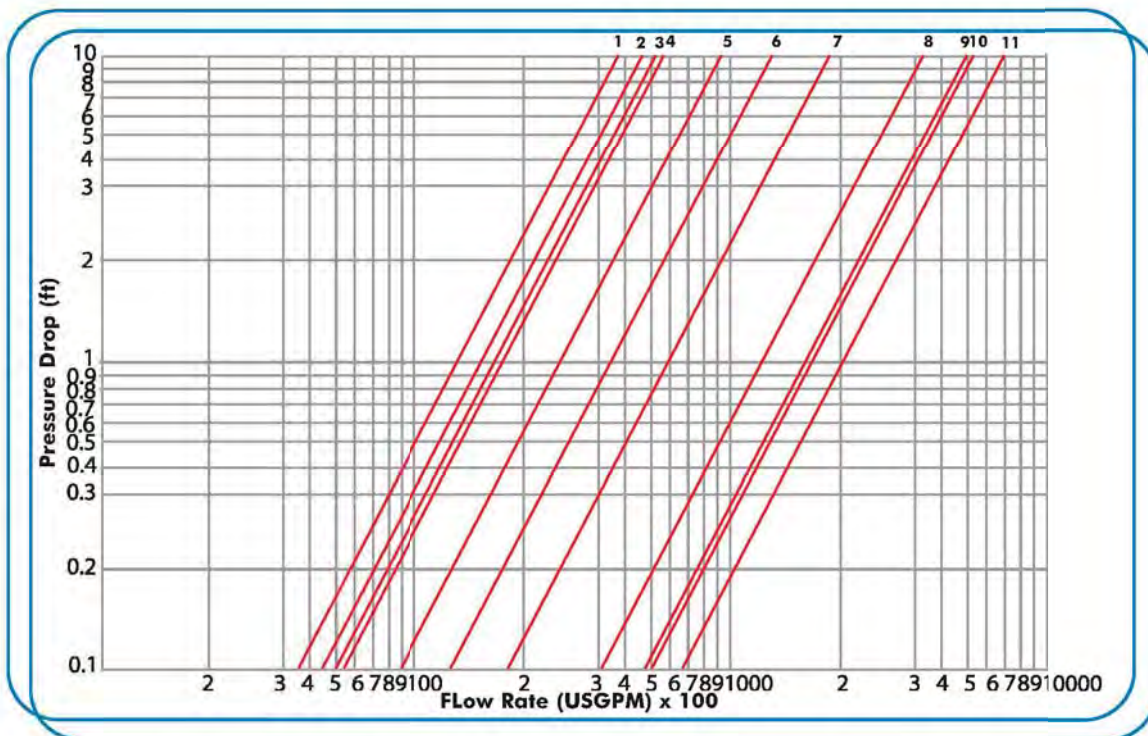

Suction Diffuser Series ASDFF Performance Curves

SUBMITTAL DATA SHEET
 ISSUE DATE: MAY 2008
 REVISION DATE: MAY 2008

Curve	Models	Sizes
1	ASDFF0202	2 x 2
	ASDFF0325	3 x 2.5
2	ASDFF2502	2.5 x 2
3	ASDFF0302	3 x 2
	ASDFF0303	3 x 3
	ASDFF0403	4 x 3
4	ASDFF2525	2.5 x 2.5
5	ASDFF0404	4 x 4
	ASDFF0504	5 x 4
	ASDFF0604	6 x 4
6	ASDFF0505	5 x 5
	ASDFF0605	6 x 5
7	ASDFF0606	6 x 6
	ASDFF0806	8 x 6
8	ASDFF0808	8 x 8
	ASDFF1008	10 x 8
9	ASDFF1010	10 x 10
10	ASDFF1210	12 x 10
11	ASDFF1212	12 x 12

* Large Sizes Available