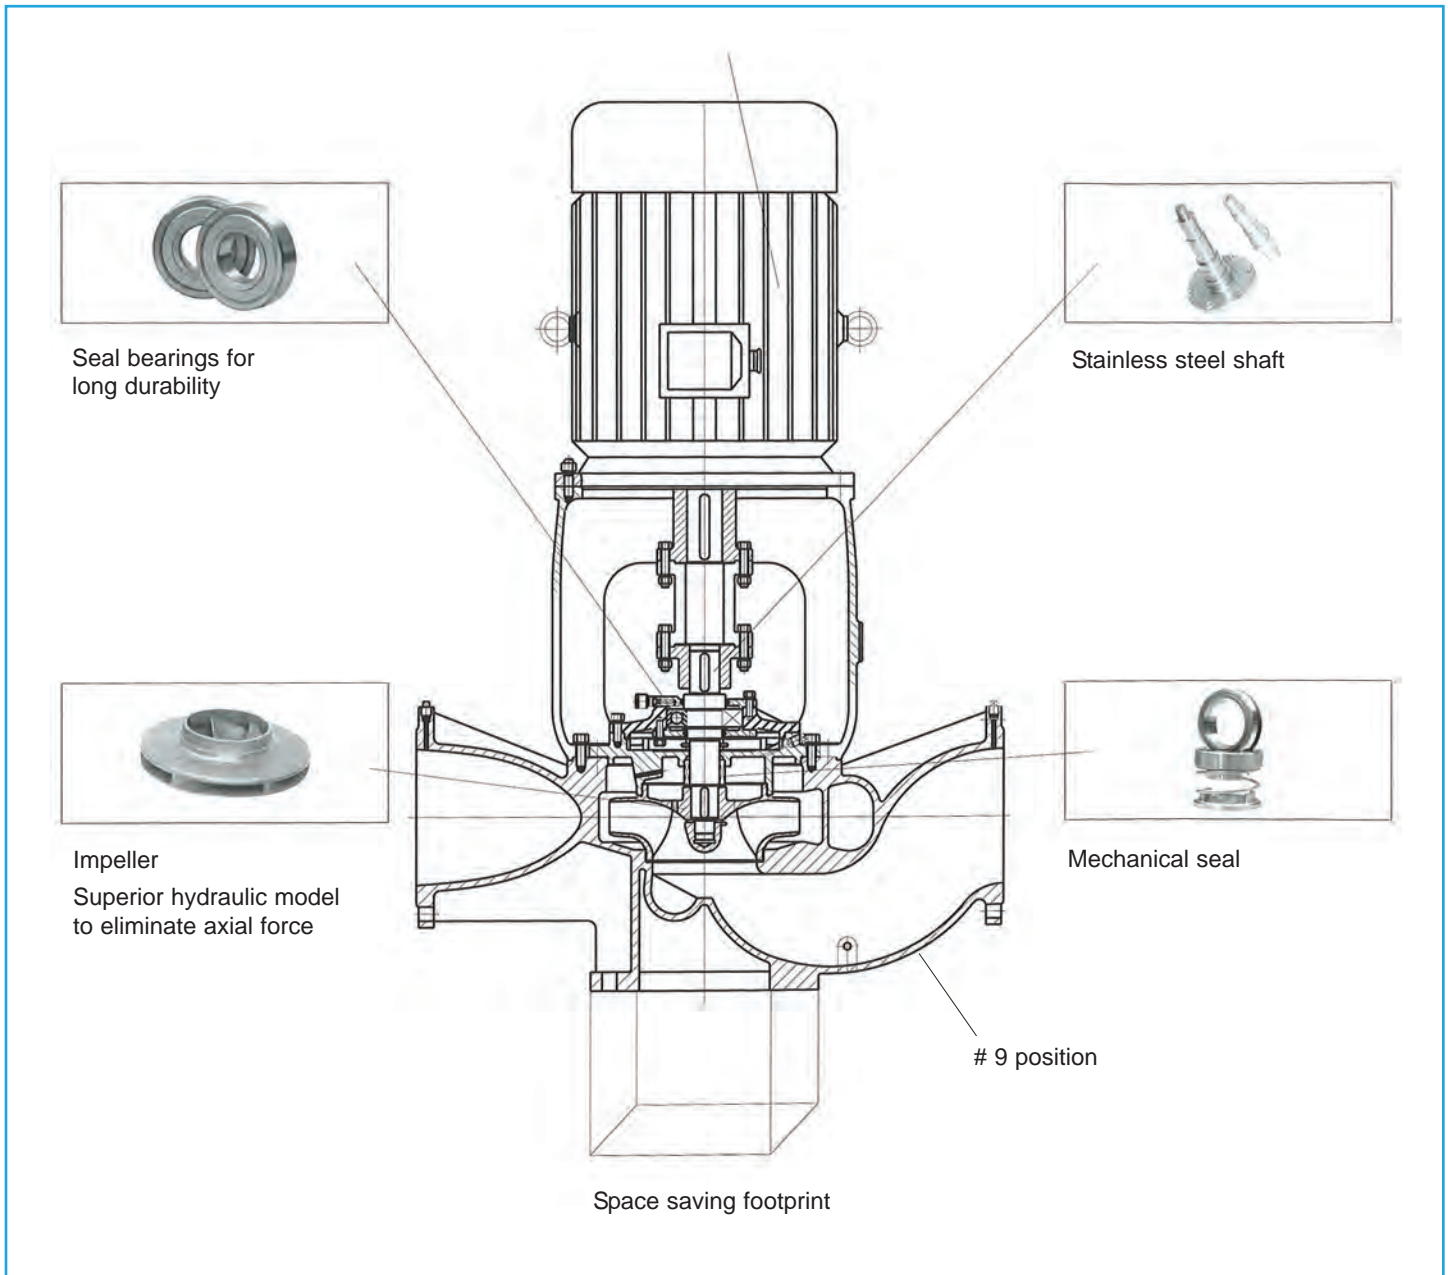

### Single Suction Assembly

FILENAME AND PATH \\Cad-pc\le\3D (Archives)\Pumps\Flo Fab's Series XRI\EXPLODED VIEW\XRI EXPLODED VIEW.idw			
DESIGNER V.LANIEL	06/05/2013	TITLE / TITRE <b>PUMP XRI</b>	
		JOB # / SERIAL #	
CUSTOMER / CLIENT			
APPROVED		DWG NO FULL ASSEMBLY XRI	REV
SCALE / ECHELLE	TAG	SHEET 1 OF 2	