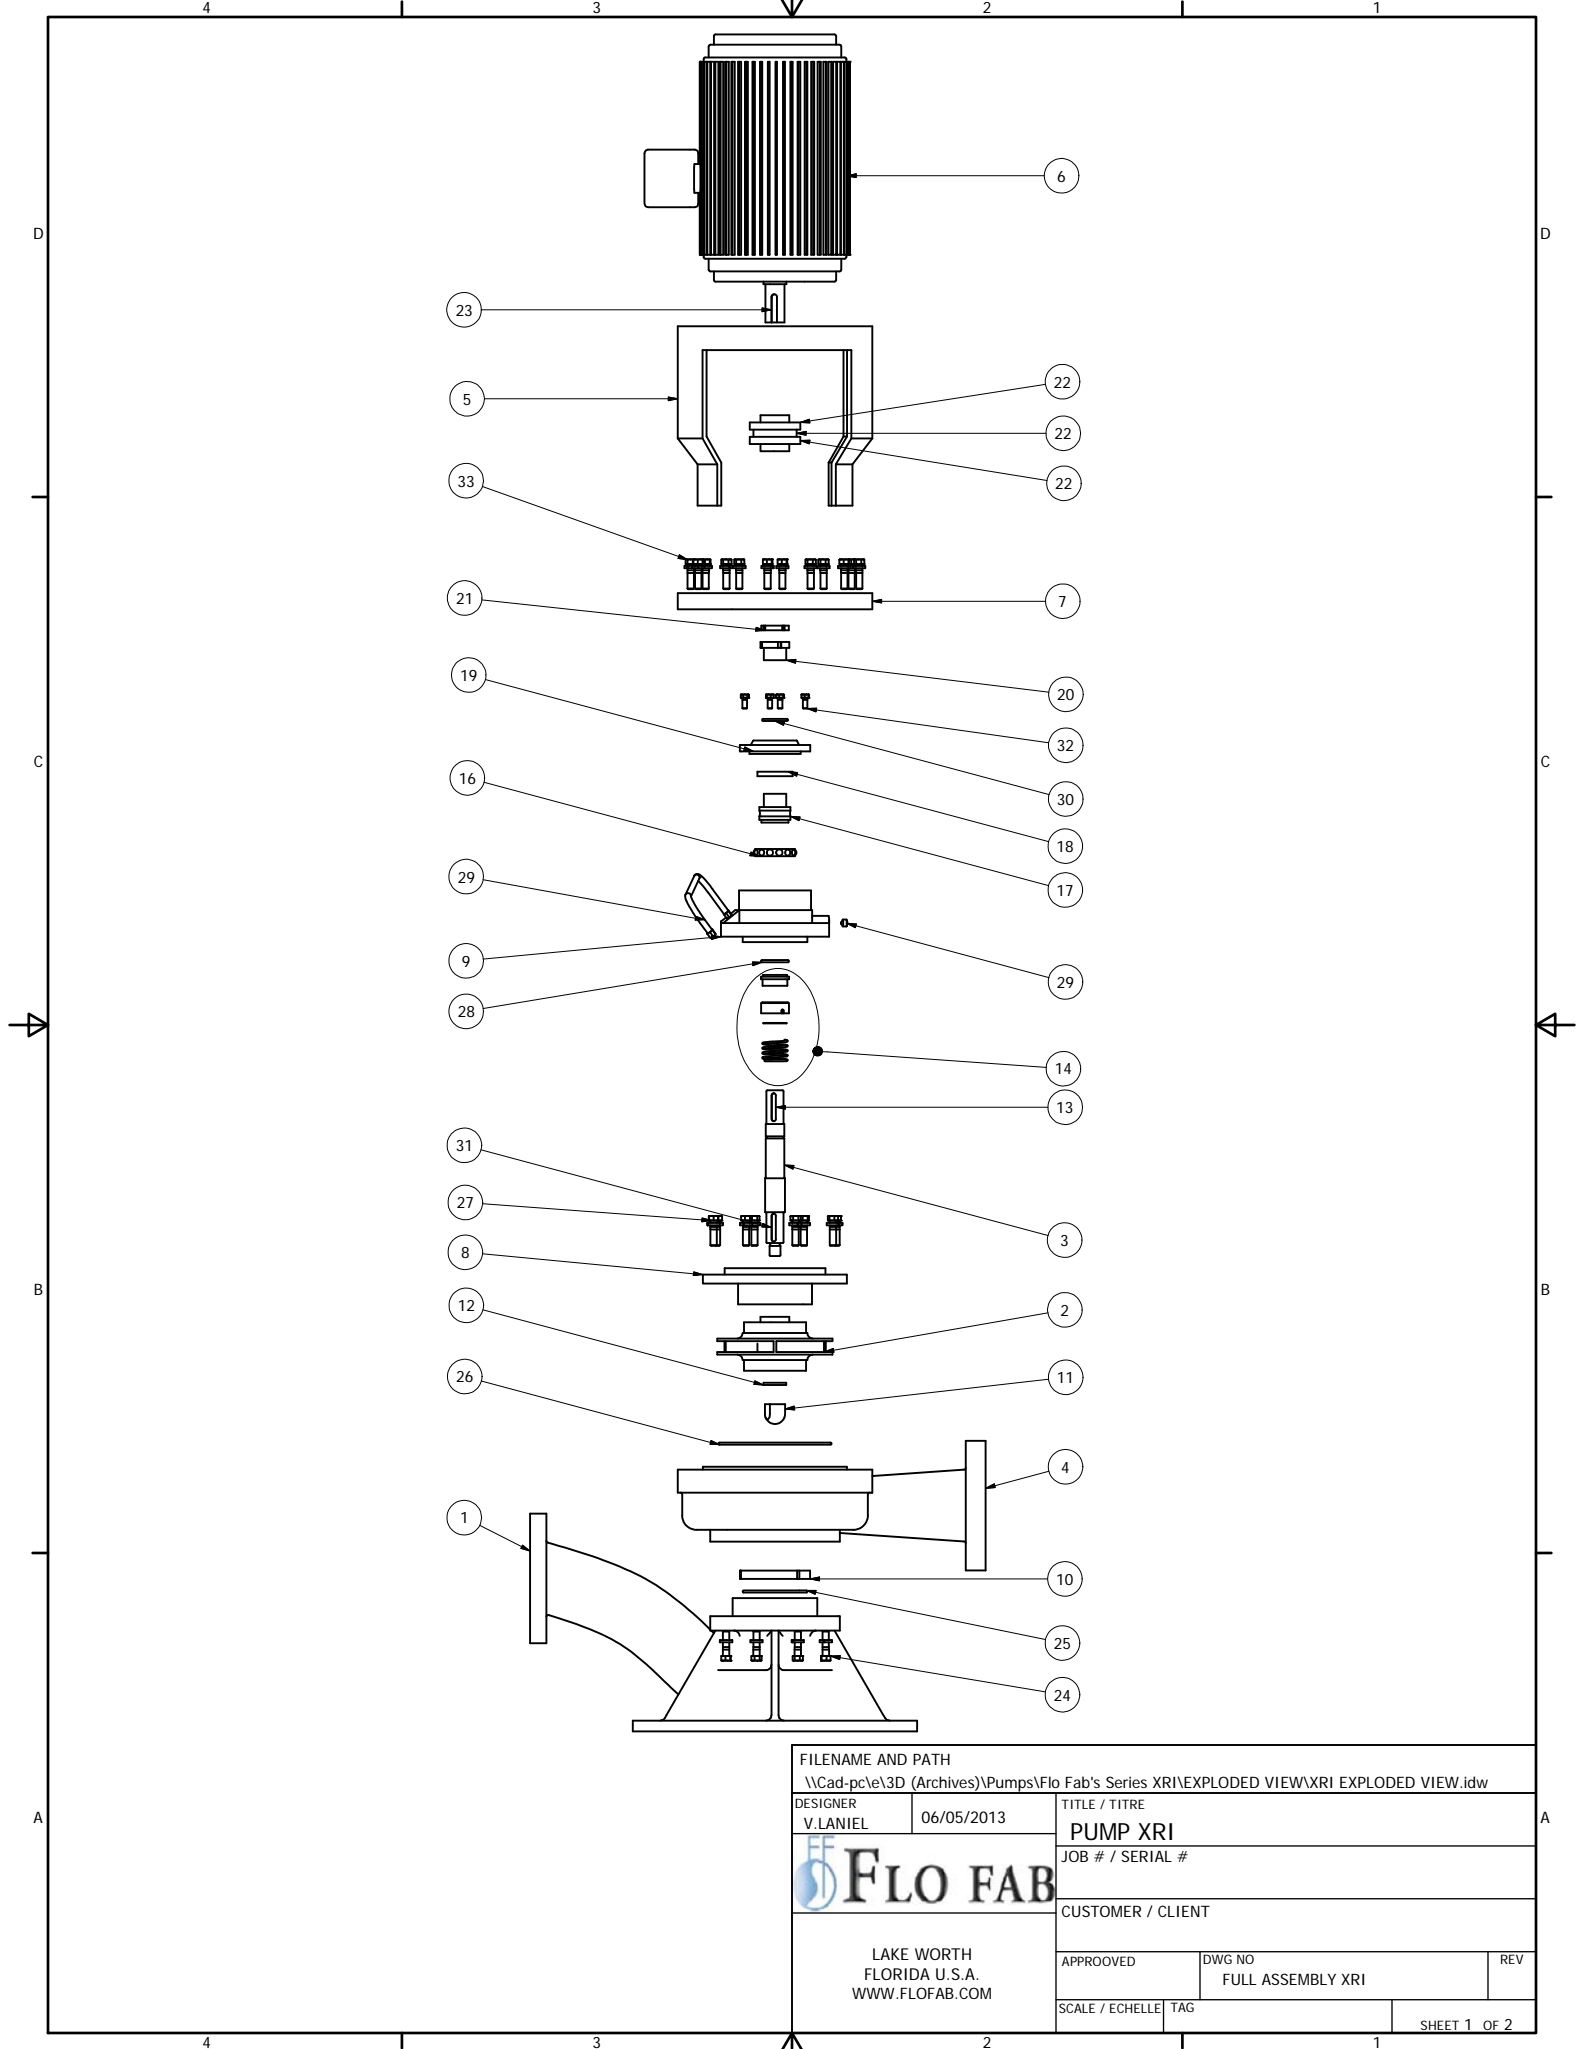

# Technical Data

## ● Technical Characteristics for Series XRI

### Single Suction Assembly

FILENAME AND PATH \\Cad-pc\le\3D (Archives)\Pumps\Flo Fab's Series XRI\EXPLODED VIEW\XRI EXPLODED VIEW.idw			
DESIGNER V.LANIEL	06/05/2013	TITLE / TITRE <b>PUMP XRI</b>	
		JOB # / SERIAL #	
CUSTOMER / CLIENT			
APPROVED		DWG NO FULL ASSEMBLY XRI	REV
SCALE / ECHELLE	TAG	SHEET 1 OF 2	