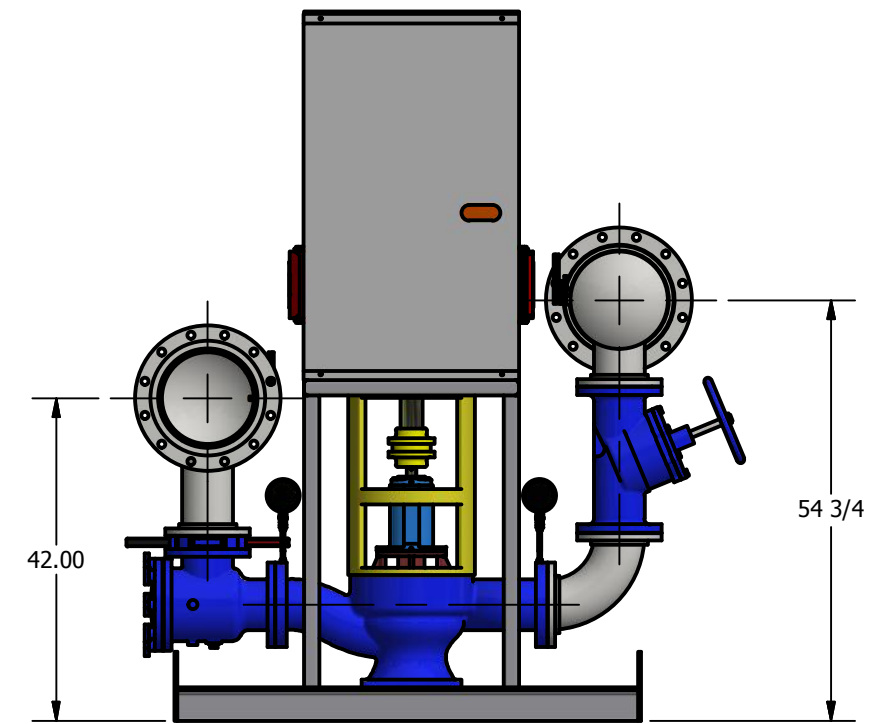

PARTS LIST		
ITEM	QTY	DESCRIPTION
1	1	SKID
2	3	P-1A & P-1B & P-1C (880RI-6X6-10-P)
3	3	MOTOR 150HP,3450RPM,405TC,460V,3PH,60HZ,ODP
4	3	VFD - ACH550-BDR-180A-4
5	3	SUCTION DIFFUSER 6" X 6"
6	3	MULTI-FUNCTION VALVE 6"
7	3	BUTTERFLY VALVE 6"
8	6	BALL VALVE 1/4"
9	3	PRESSURE GAUGE - 0-60 PSI - RFF0400LF1-422
10	3	PRESSURE GAUGE - 0-200 PSI - RFF0400LF1-426
11	2	THERMOMETER
12	2	PRESSURE TRANSMITTER

DISCHARGE Ø12"

SUCTION Ø12"

THIS DRAWING MUST BE SENT WITH PURCHASE ORDER

DESIGNER D.GERMAIN	DATE 01/18/2016	TITLE / TITRE TRIPLEX HEAT/COOL 880RI PUMP SYSTEM	
		PROJECT / PROJET	
		CUSTOMER / CLIENT	
860 BOULEVARD INDUSTRIEL BOIS-DES-FILION, QC J6Z 4V7 (CANADA) (450) 621-2995 WWW.FLOFAB.COM		QUOTE	TAG
DWG NO.		REV 1	
SCALE / ECHELLE 1:18		JOB NO.	SHEET 2 OF 3