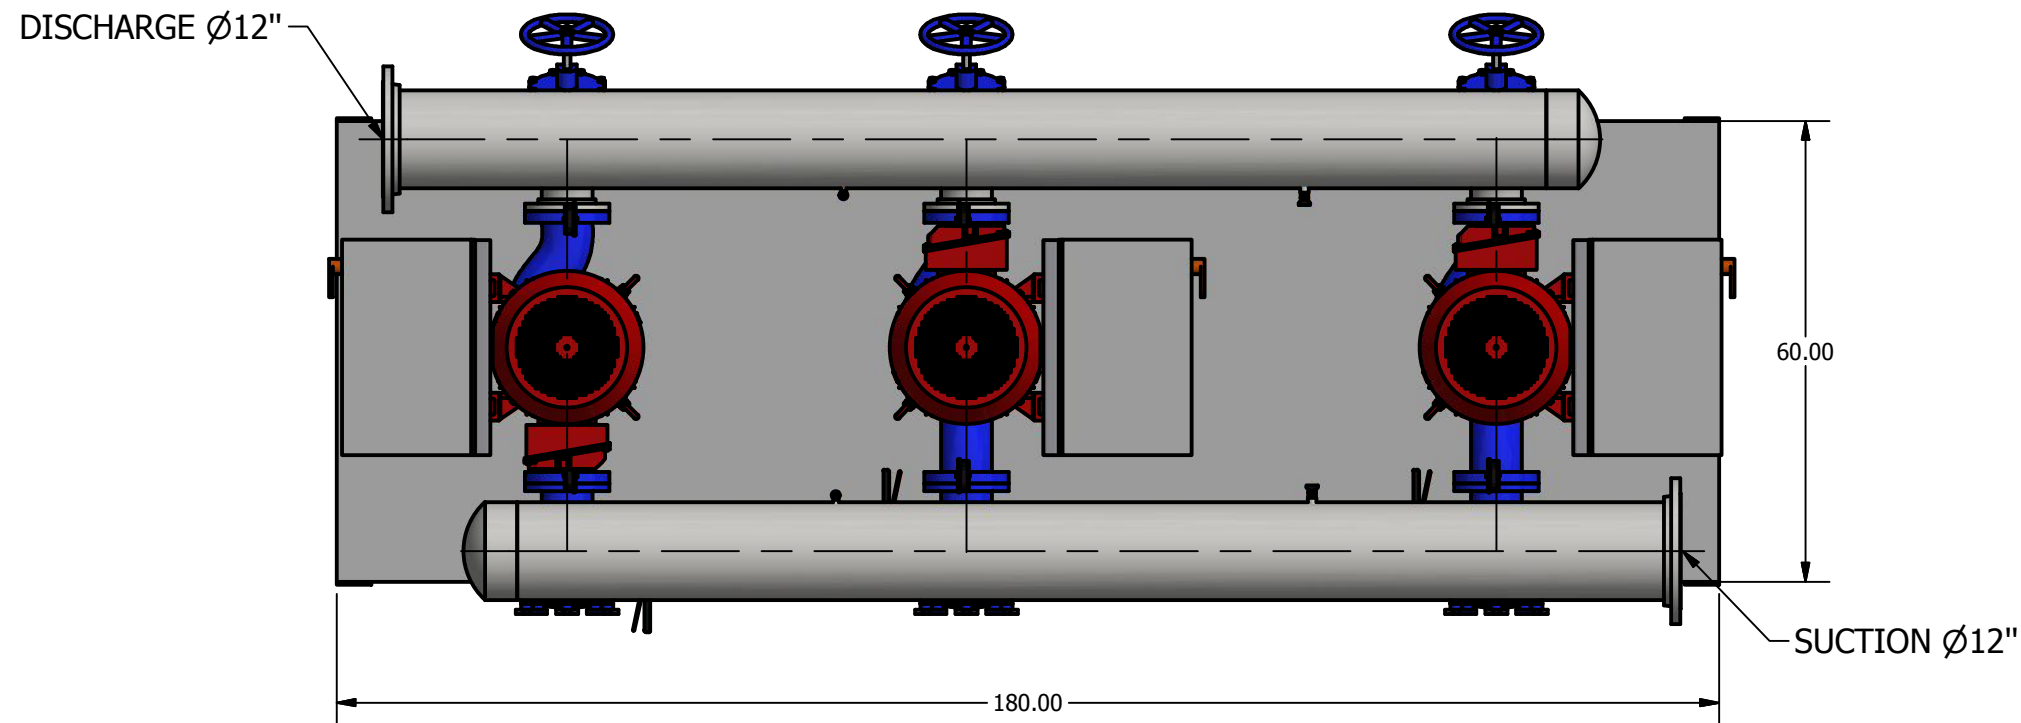

PARTS LIST		
ITEM	QTY	DESCRIPTION
1	1	SKID
2	3	P-1A & P-1B & P-1C (880RI-6X6-10-P)
3	3	MOTOR 150HP,3450RPM,405TC,460V,3PH,60HZ,ODP
4	3	VFD - ACH550-BDR-180A-4
5	3	SUCTION DIFFUSER 6" X 6"
6	3	MULTI-FUNCTION VALVE 6"
7	3	BUTTERFLY VALVE 6"
8	6	BALL VALVE 1/4"
9	3	PRESSURE GAUGE - 0-60 PSI - RFF0400LF1-422
10	3	PRESSURE GAUGE - 0-200 PSI - RFF0400LF1-426
11	2	THERMOMETER
12	2	PRESSURE TRANSMITTER

DISCHARGE Ø12"

SUCTION Ø12"

THIS DRAWING MUST BE SENT WITH PURCHASE ORDER

DESIGNER D.GERMAIN	DATE 01/18/2016	TITLE / TITRE TRIPLEX HEAT/COOL 880RI PUMP SYSTEM	
		PROJECT / PROJET	
		CUSTOMER / CLIENT	
860 BOULEVARD INDUSTRIEL BOIS-DES-FILION, QC J6Z 4V7 (CANADA) (450) 621-2995 WWW.FLOFAB.COM		QUOTE	TAG
DWG NO.		REV 1	
SCALE / ECHELLE 1:18		JOB NO.	SHEET 2 OF 3