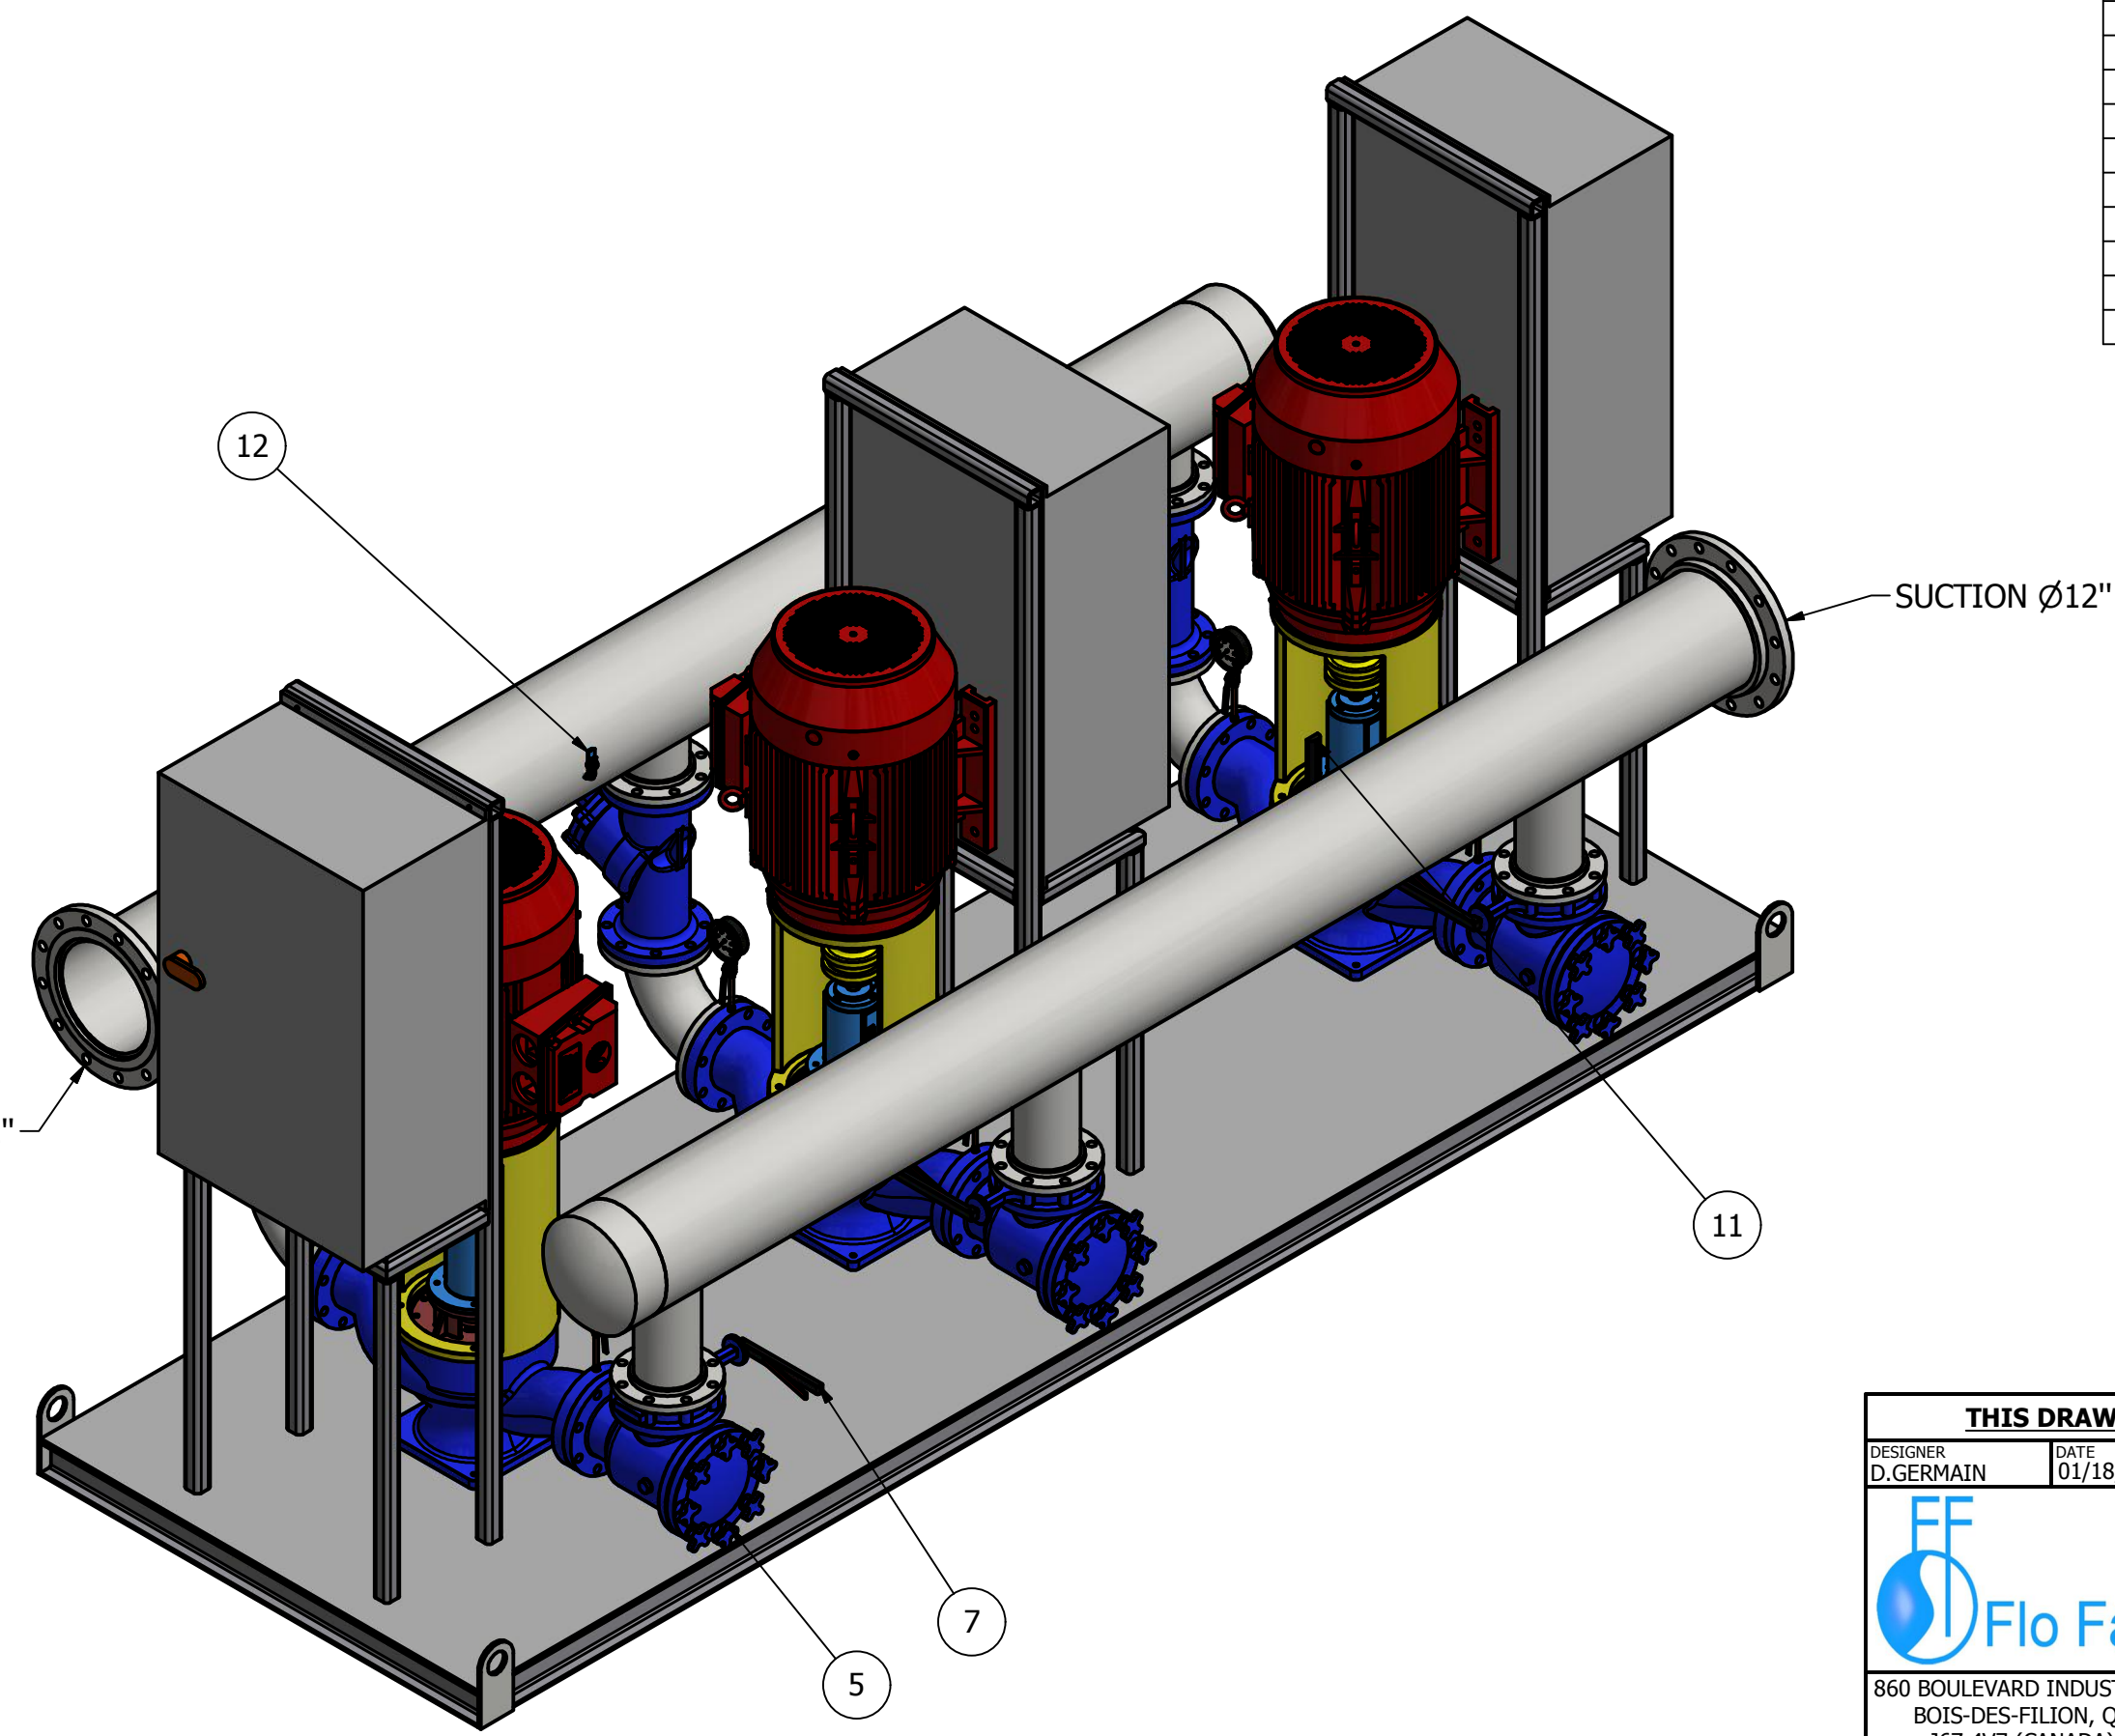

PARTS LIST		
ITEM	QTY	DESCRIPTION
1	1	SKID
2	3	P-1A & P-1B & P-1C (880RI-6X6-10-P)
3	3	MOTOR 150HP,3450RPM,405TC,460V,3PH,60HZ,ODP
4	3	VFD - ACH550-BDR-180A-4
5	3	SUCTION DIFFUSER 6" X 6"
6	3	MULTI-FUNCTION VALVE 6"
7	3	BUTTERFLY VALVE 6"
8	6	BALL VALVE 1/4"
9	3	PRESSURE GAUGE - 0-60 PSI - RFF0400LF1-422
10	3	PRESSURE GAUGE - 0-200 PSI - RFF0400LF1-426
11	2	THERMOMETER
12	2	PRESSURE TRANSMITTER

DESIGNER D.GERMAIN	DATE 01/18/2016	TITLE / TITRE TRIPLEX HEAT/COOL 880RI PUMP SYSTEM
PROJECT / PROJET		
CUSTOMER / CLIENT		
QUOTE	TAG	
DWG NO.		REV 1
SCALE / ECHELLE 1:18	JOB NO.	SHEET 1 OF 3

860 BOULEVARD INDUSTRIEL
 BOIS-DES-FILION, QC
 J6Z 4V7 (CANADA)
 (450) 621-2995
 WWW.FLOFAB.COM

DISCHARGE Ø12"

SUCTION Ø12"

THIS DRAWING MUST BE SENT WITH PURCHASE ORDER

DESIGNER D.GERMAIN	DATE 01/18/2016	TITLE / TITRE TRIPLEX HEAT/COOL 880RI PUMP SYSTEM	
		PROJECT / PROJET	
		CUSTOMER / CLIENT	
860 BOULEVARD INDUSTRIEL BOIS-DES-FILION, QC J6Z 4V7 (CANADA) (450) 621-2995 WWW.FLOFAB.COM		QUOTE	TAG
DWG NO.		REV 1	
SCALE / ECHELLE 1:18		JOB NO.	SHEET 2 OF 3