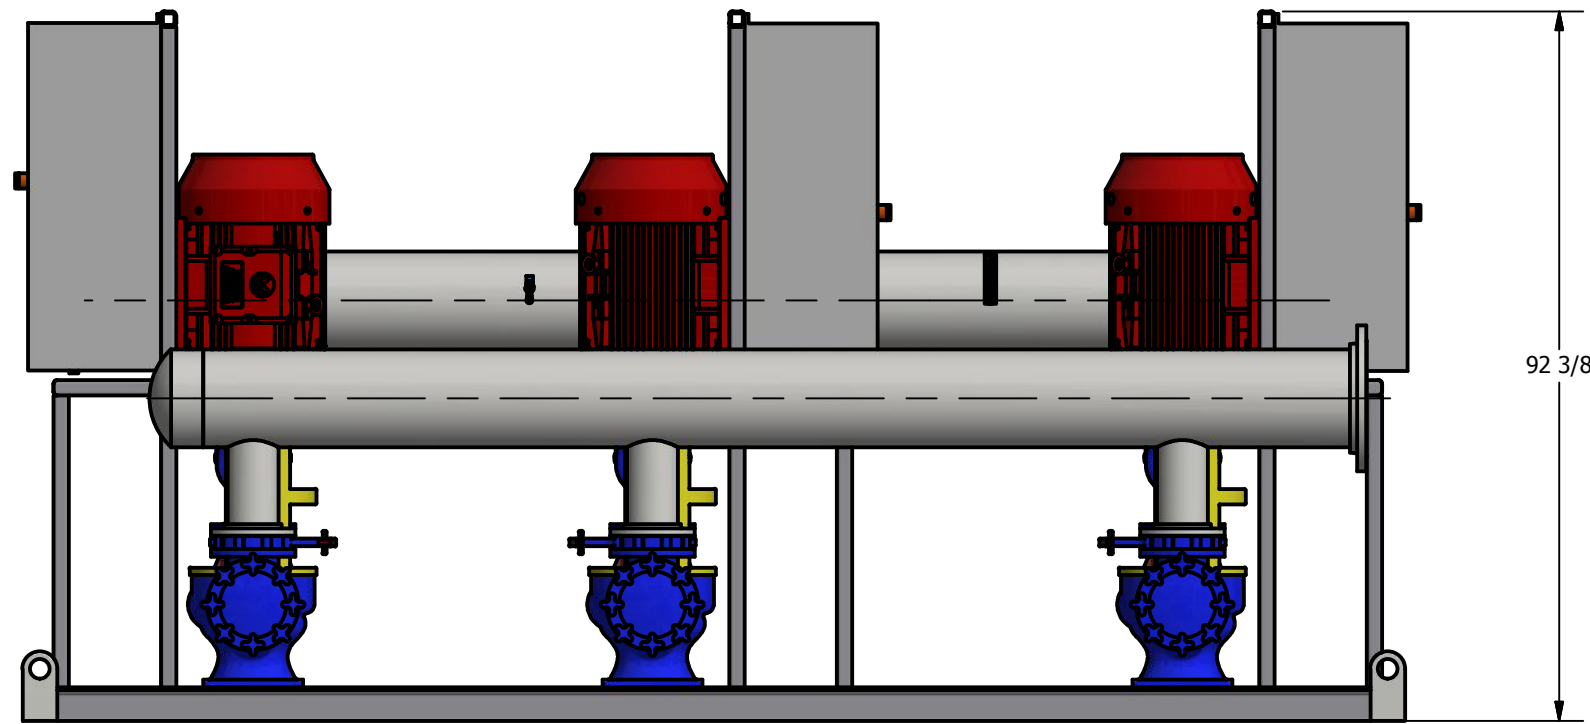

PARTS LIST		
ITEM	QTY	DESCRIPTION
1	1	SKID
2	3	P-1A & P-1B & P-1C (880RI-6X6-10-P)
3	3	MOTOR 150HP,3450RPM,405TC,460V,3PH,60HZ,ODP
4	3	VFD - ACH550-BDR-180A-4
5	3	SUCTION DIFFUSER 6" X 6"
6	3	MULTI-FUNCTION VALVE 6"
7	3	BUTTERFLY VALVE 6"
8	6	BALL VALVE 1/4"
9	3	PRESSURE GAUGE - 0-60 PSI - RFF0400LF1-422
10	3	PRESSURE GAUGE - 0-200 PSI - RFF0400LF1-426
11	2	THERMOMETER
12	2	PRESSURE TRANSMITTER

DISCHARGE Ø12"

SUCTION Ø12"

THIS DRAWING MUST BE SENT WITH PURCHASE ORDER

DESIGNER D.GERMAIN	DATE 01/18/2016	TITLE / TITRE TRIPLEX HEAT/COOL 880RI PUMP SYSTEM	
		PROJECT / PROJET	
		CUSTOMER / CLIENT	
860 BOULEVARD INDUSTRIEL BOIS-DES-FILION, QC J6Z 4V7 (CANADA) (450) 621-2995 WWW.FLOFAB.COM		QUOTE	TAG
DWG NO.		REV 1	
SCALE / ECHELLE 1:18		JOB NO.	SHEET 2 OF 3